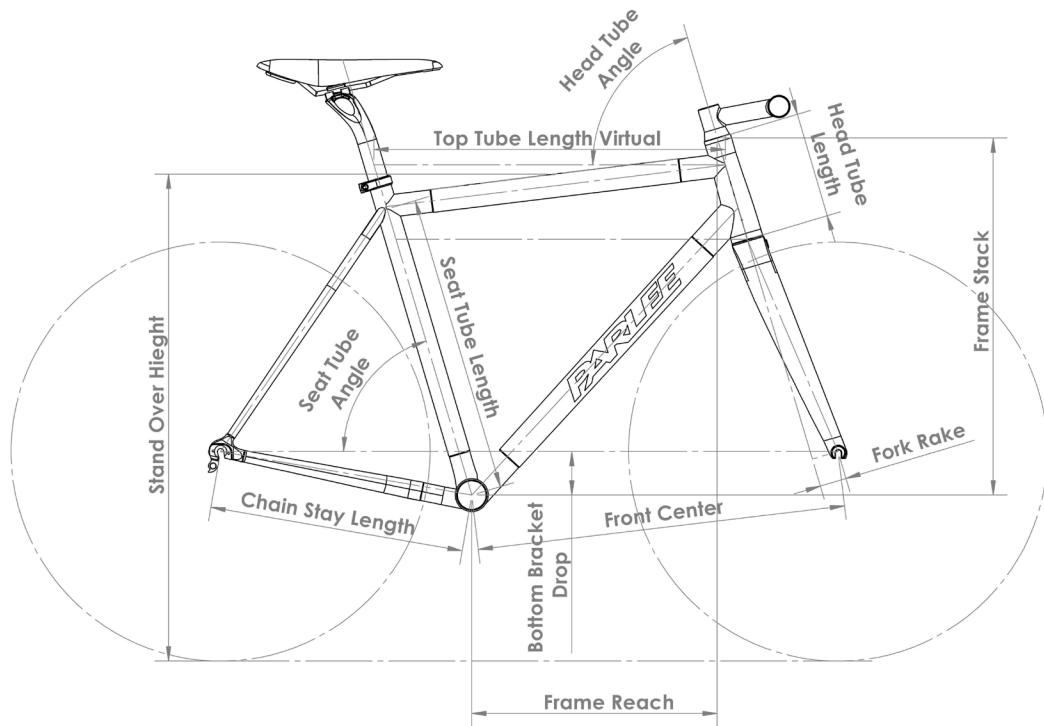

Z-ZERO

	XS	S	M	ML	L	XL	XXL	XXXL								
Seat Tube (C-C)	40.5	44	46	48	50	52	53	58								
Top Tube Length (virtual)	51	52.5	54.5	56	57.5	58.5	59.5	61								
Head Angle	71.5	72.5	73	73.5	73.5	73.5	73.5	73.5								
Seat Tube Angle	74.5	74	73.5	73	73	72.5	72.5	72.5								
Chainstay Length	41	41	41	41	41	41	41.5	41.5								
Bottom Bracket Drop	7	7	7	7	7	7	7	7								
Fork Rake	5.0	4.3	4.3	4.3	4.3	4.3	4.3	4.3								
Standover Height	71	74.4	76.1	77.8	79.6	81.6	83.9	87.9								
Head Tube Length	10	12.3	14	15.8	17.4	19.6	22.5	27.5								
Front Center	56.3	56.6	57.8	58.3	59.8	60.2	61.2	62.7								
Wheelbase	96.3	96.7	97.8	98.3	99.8	100.2	101.8	103.3								
*Flex Fit Top Cap Sizing	Xs Mid	XS Tall	S Mid	S Tall	M Mid	M Tall	ML Mid	ML Tall	L Mid	L Tall	XL Mid	XL Tall	XXL Mid	XXL Tall	XXXL Mid	XXXL Tall
Stack	502	525	527	551	545	569	564	588	579	603	600	624	625	649	649	673
Reach	369	361	373	365	383	376	388	381	398	391	396	389	399	391	406	399

*Flex Fit Stack and Reach are measured with integrated topcap