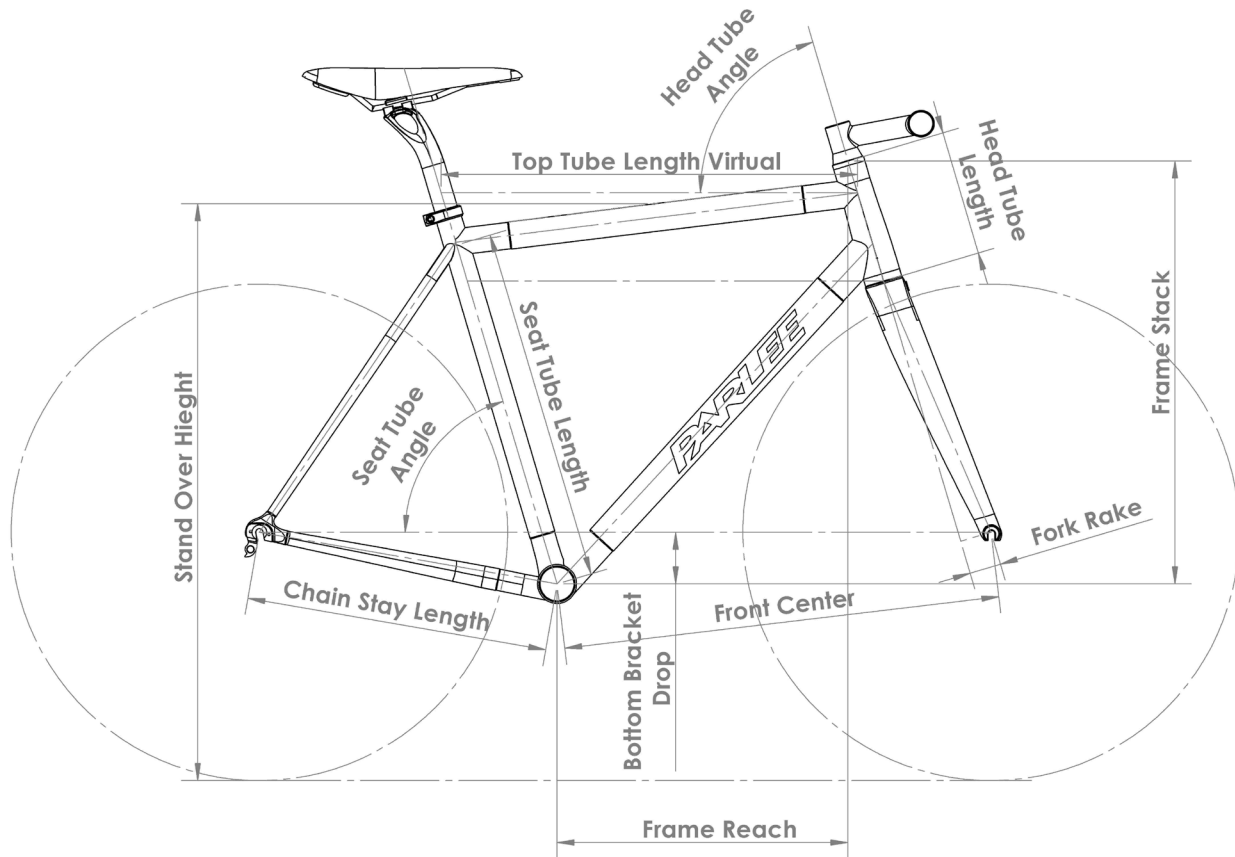

TTR

	S	S (Tall)	M	M(Tall)	ML	ML(Tall)	L	L(Tall)	XL	XL(Tall)
Top Tube Length (virtual)	49.5	49.5	51.5	51.5	53.5	53.5	55.5	55.5	57.5	57.5
Head Angle	72.5	72.5	72.5	72.5	72.5	72.5	72.5	72.5	72.5	72.5
Seat Tube Angle	75-80	75-80	75-80	75-80	75-80	75-80	75-80	75-80	75-80	75-80
Chainstay Length	39.5	39.5	39.5	39.5	39.5	39.5	39.5	39.5	39.5	39.5
Bottom Bracket Drop	7	7	7	7	7	7	7	7	6.7	6.7
Fork Rake	4.3	4.3	4.3	4.3	4.3	4.3	4.3	4.3	4.3	4.3
Head Tube Length	9	11	10	12	12	14	14	16	16	18
* Flex Fit Top Cap Sizing	S Mid	S Tall	M Mid	M Tall	ML Mid	ML Tall	L Mid	L Tall	XL Mid	XL Tall
Stack	495	514	505	524	524	543	543	562	562	581
Reach	385	379	403	397	419	413	435	429	451	445

*Flex Fit Stack and Reach are measured with integrated topcap

PARLEE